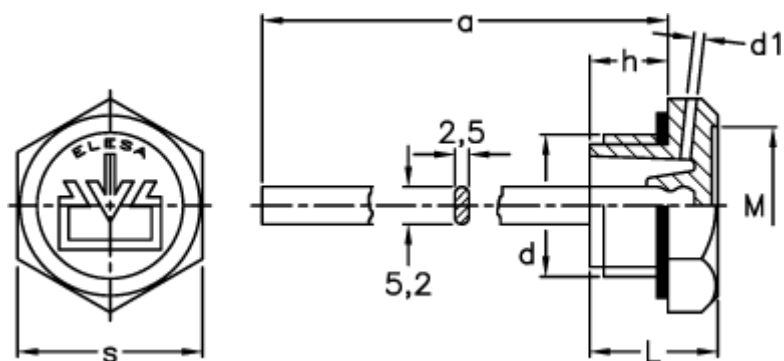

Data Sheet

Article number: 2311059563

Description: E+G Oil fill plug, w/breather hole
TCDF.22x1,5+a, black

Measures

a	= 195
d	= M22x1,5
d1	= 2
h	= 12
L	= 20
M	= 25.0
s	= 32
Tightening torque N m = 10 til 12	